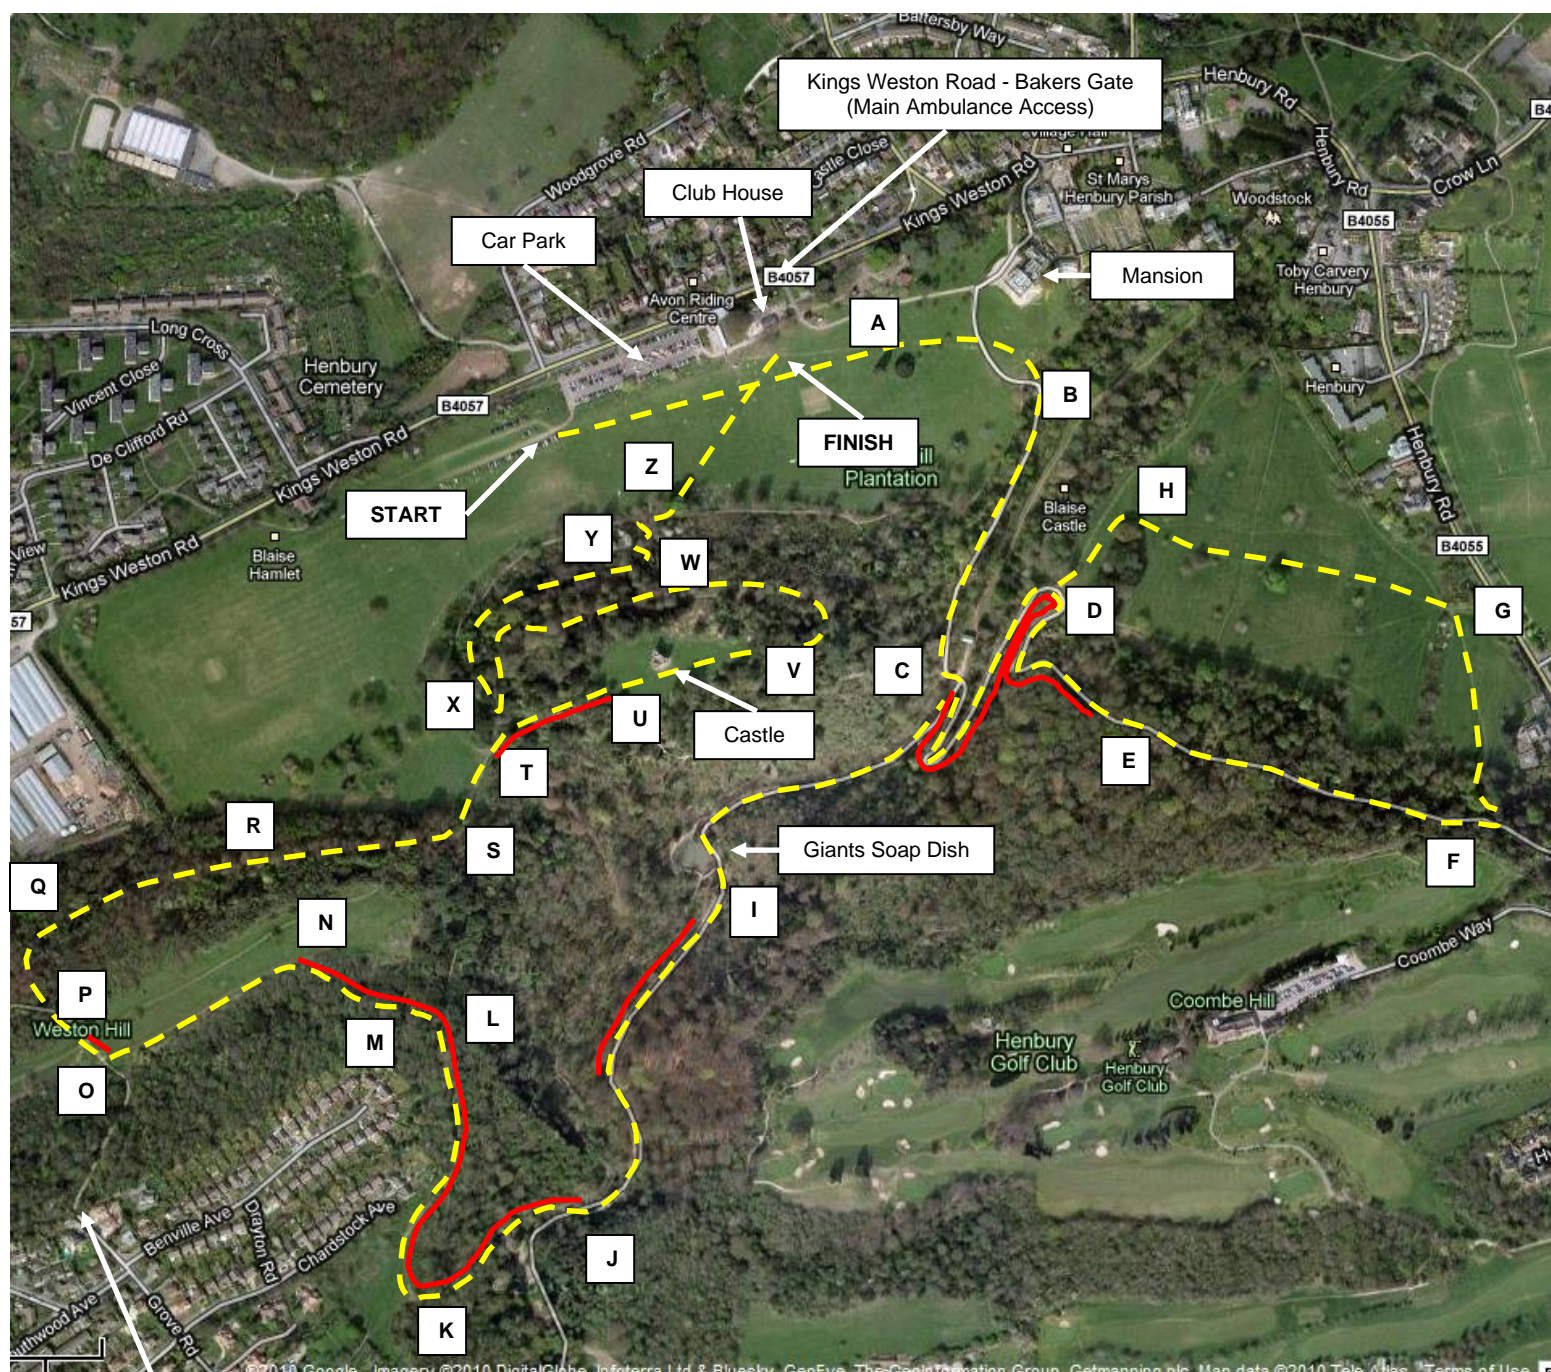

The Blaise Blazer

Blaise Castle Estate, off Kings Weston Road, Bristol BS10 7QT

COURSE MAP

Race route is shown by the **DASHED YELLOW** line.
Uphill sections shown by solid red line

Grove Road Access Gate
(Secondary Ambulance Pick Up Point)