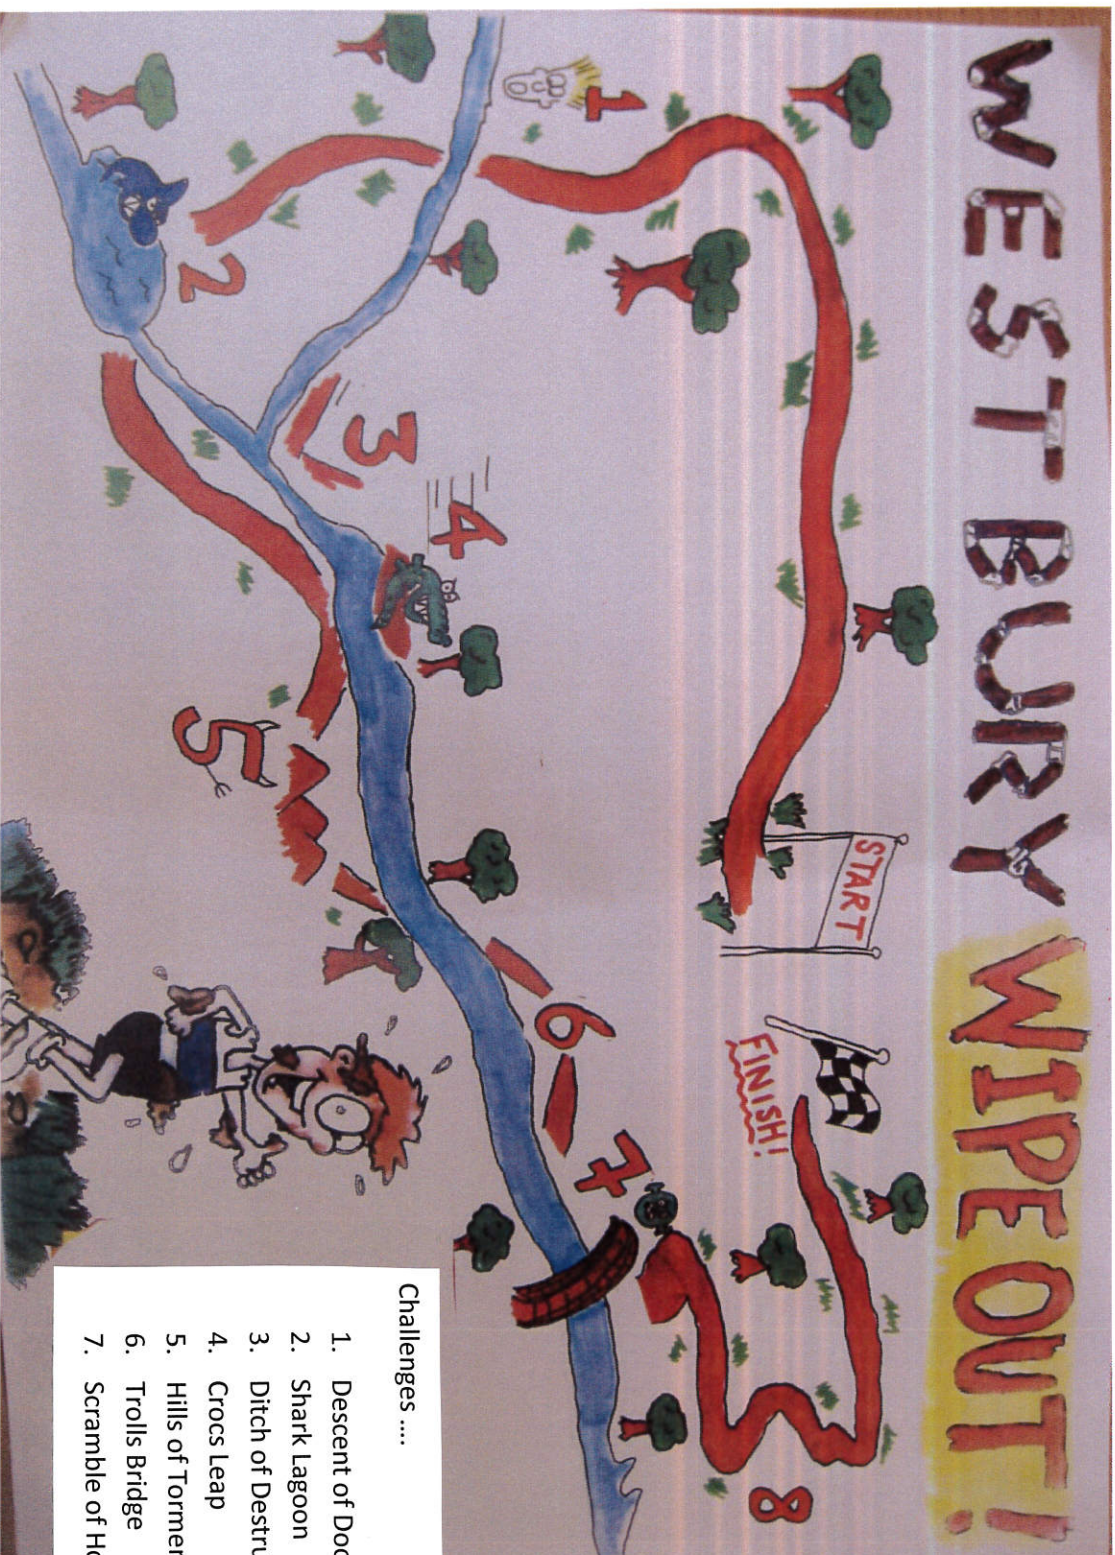

## Westbury Wipeout ! 2014

# Survivors 'Route Map'

### Challenges ....

1. Descent of Doom
2. Shark Lagoon
3. Ditch of Destruction
4. Crocs Leap
5. Hills of Torment
6. Trolls Bridge
7. Scramble of Hope

Warning – Course may contain NUTS !