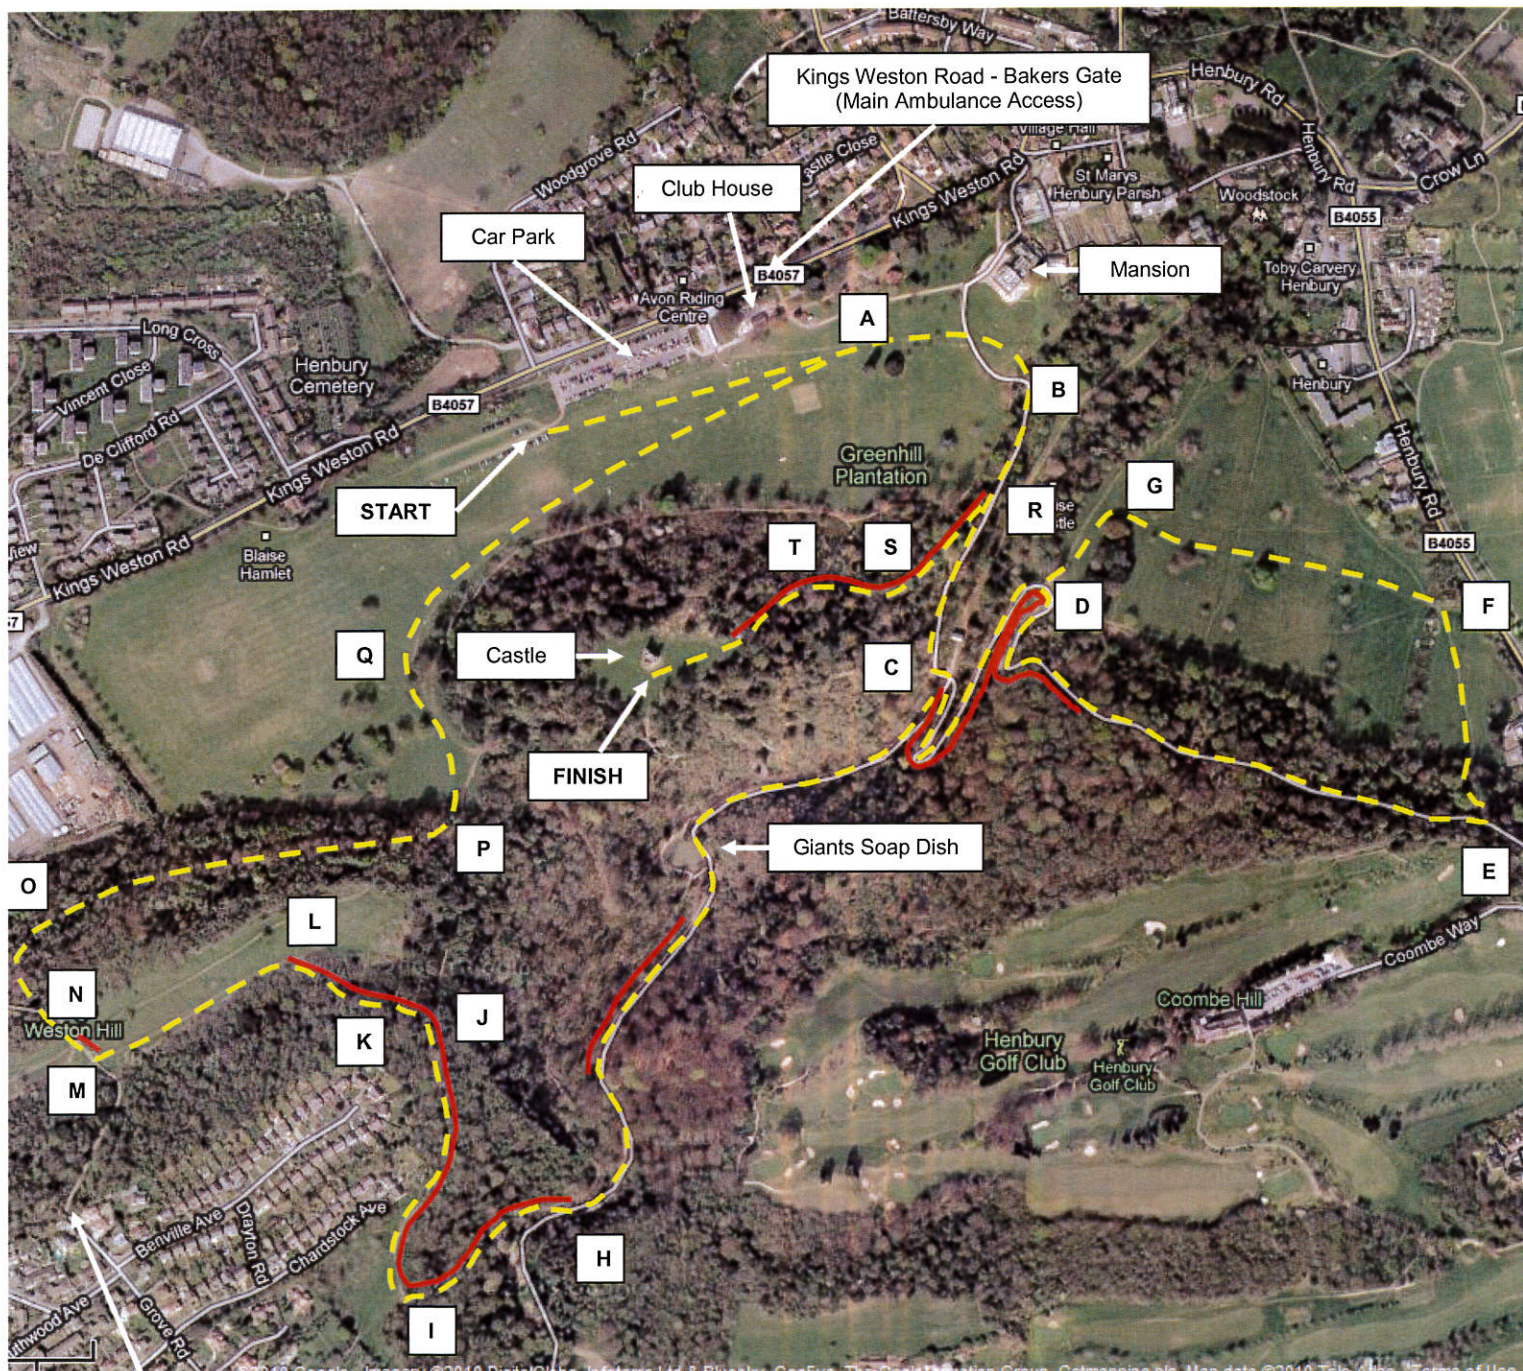

## COURSE MAP

Race route is shown by the **DASHED YELLOW** line.   
Uphill sections shown by solid red line 

When leaving the finish area, please do not inhibit fellow runners finishing the course.

Grove Road Access Gate  
(Secondary Ambulance Pick Up Point)